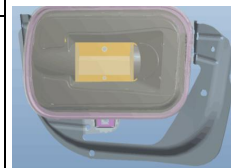

<p>JL-Galaxy JL turning singal light</p>	<p>MS-JL-TSL9</p>	<p>Stock Sucks: No doubt the new Jeep JL is the bigger, badder, more refined Wrangler we've been waiting a decade for, and if you've already upped the ante with a lift, bigger tires, wider wheels, and more power, then it's time to ditch the stock lighting setup too. With hundreds of options out there for JK's but not yet the JL, these are a sure to be a welcome addition in the Wrangler aftermarket! See what they look like in action <a href="#">HERE!</a></p> <p>Compatible: With all Jeep Wrangler JLs except the base "Sport" model, these combination Daytime Running Light (DRL) and Turn signal assemblies will swap directly in place of the original lights, use all of the stock mounting points, and should only take around 30 minutes to install. They are an instant upgrade for JL's with the halogen and upgraded LED package.</p> <p>Plug n Play: Wiring is easy too! These turn signal housings are designed to work without any special wiring. They will plug into the factory connectors for the stock lights and each assembly includes all necessary modules, connectors, and wiring for a fully plug n play install. No modification necessary, no hyper flashing, no errors, no problems!</p> <p>Style: If you've got the halogen DRL's on your Jeep JL now, these will be FAR brighter, whiter, and more modern</p>		
<p>JL fog light bracket</p>	<p>MS-JL-BR01</p>			
<p>JL fog light bracket</p>	<p>MS-JL-BR02</p>			
<p>fog light for JL wrangler</p>	<p>MS-JL01-FG30A</p>	<p>Cups option:Chorm/Black led and Lumen: 6LEDX5W, 1200 LM IP : IP65 Ring Color: lens Material:PC Housing Material :Aluminum (with two bracket)</p>		
<p>4 inch fog light for JL wrangler with halo</p>	<p>MS-JL01-FG30A-1</p>	<p>Cups option:Chorm/Black led and Lumen: 6LEDX5W, 1200 LM IP : IP65 Ring Color: lens Material:PC Housing Material :Aluminum (with two bracket)</p>		
<p>4 inch fog light for JL wrangler</p>	<p>MS-JL02-FG02</p>	<p>Cups option:Chorm/Black led and Lumen: 17W, 1200 LM IP : IP65 Ring Color: lens Material:PC Housing Material :Aluminum (with two bracket)</p>		
<p>4 inch JK wrangler fog light</p>	<p>MS-FG30E</p>	<p>Cups option:Chorm/Black led and Lumen: 17W, 1200 LM IP : IP65 Ring Color: lens Material:PC Housing Material :Aluminum</p>		